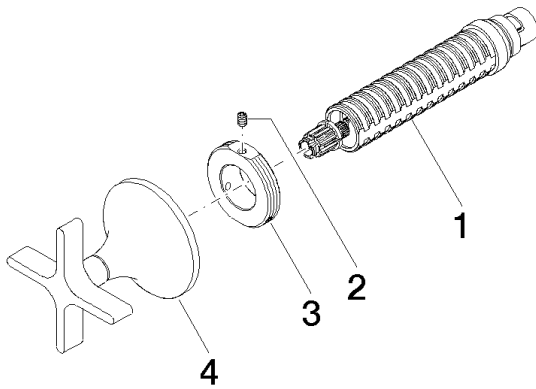

Required article

NO IMAGE

AVAILABLE

35 607 970-90 0010

Rough for volume control 1/2"

Bathtub - VAIA

Volume Control clockwise-closing 1/2" - polished chrome

Article number: 36 607 809-00

Spare parts list

Number	Item Number	Designation	Number of units
1	90 90 03 143 00 90	top	1
2	09 31 11 008 90	pin	1
3	09 21 02 163 90	disc	1
4	90 20 80 014 00-00	handle	1