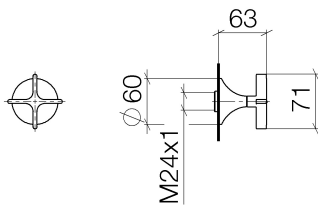

Bathtub - VAIA

Volume Control clockwise-closing 1/2" - polished chrome

Article number: 36 607 809-00

- Flange diameter 2-3/8"
- Ceramic disc cartridge
- (ADA)
- Fits VAIA

polished chrome

Accessory is required for this item.

Dimensional drawing

All dimensions in mm / inch = mm x 0,0394

Bathtub - VAIA

Volume Control clockwise-closing 1/2" - polished chrome

Article number: 36 607 809-00

Bathtub - VAIA

Volume Control clockwise-closing 1/2" - polished chrome

Required article

NO IMAGE

AVAILABLE

35 607 970-90 0010

Rough for volume control 1/2"

Bathtub - VAIA

Volume Control clockwise-closing 1/2" - polished chrome

Article number: 36 607 809-00

Spare parts list

Number	Item Number	Designation	Number of units
1	90 90 03 143 00 90	top	1
2	09 31 11 008 90	pin	1
3	09 21 02 163 90	disc	1
4	90 20 80 014 00-00	handle	1